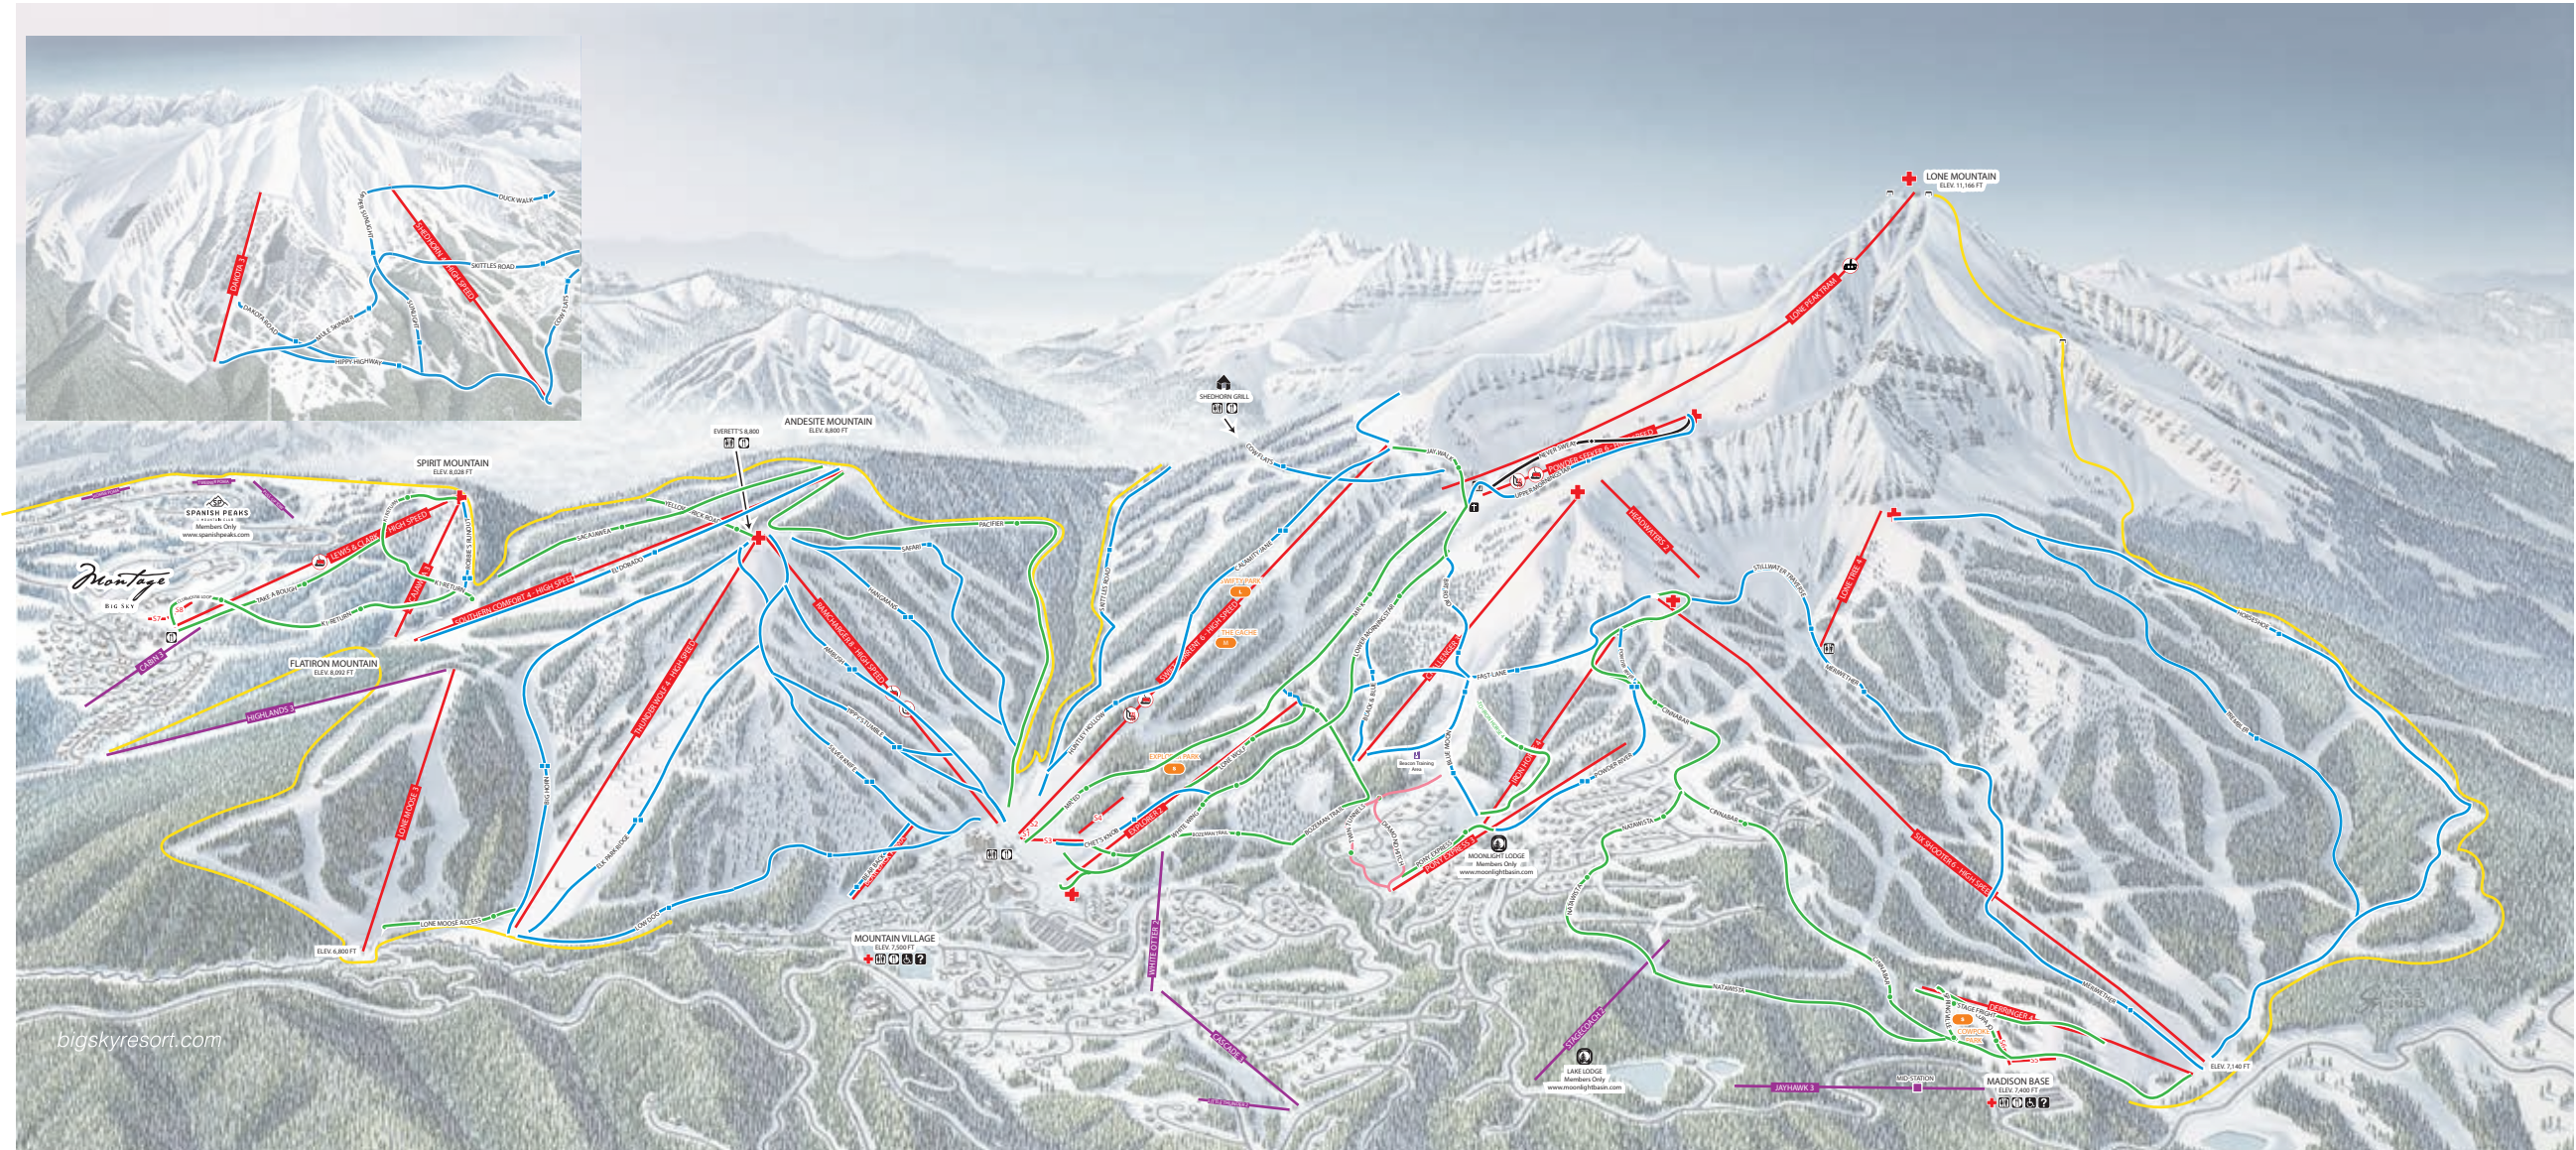

RAMCHARGER TRAILS	STATUS
● Pacifier	AM
■ Safari	AM
■ Bear Back	PM
■ Africa	✓
■ Hangman's	PM
■ Ambush	AM
■ Ambush Meadows	✓
■ Tippy's Tumble	AM
■ Old Tippy's	✓
■ Silver Knife	PM

THUNDER WOLF TRAILS	STATUS
■ Low Dog	PM
■ Elk Park Ridge	PM
■ Big Horn	PM

SPIRIT MOUNTAIN TRAILS	STATUS
● Upper K1 Return	AM
● Lower K1 Return	AM
● Clubhouse Loop	AM
● Take A Bough	AM
■ Rudy	✓
■ Hook Em Home	✓
■ Robbie's Runout	AM
■ Chuckles	✓

SOUTHERN COMFORT TRAILS	STATUS
● Deep South	✓
● Sacajawea	PM
● Little Ewe	✓
● Yellow Brick Road	AM
■ El Dorado	PM
■ Ponderosa	✓

LONE MOOSE TRAILS	STATUS
● Little Calf	✓
● Little Dogie	✓
● To Southern Comfort	✓
● Lone Moose Access	PM

SWIFT CURRENT TRAILS	STATUS
● Mountain Village Learning Area	AM
● Mr. K	AM
● Jay Walk	AM
● Lower Morning Star	AM
■ BRT Road	AM
■ Black & Blue	AM
■ Huntley Hollow	AM
■ Crazy Horse	✓
■ Marmot Meadows	✓
■ Lobo	✓
■ Calamity Jane	AM
■ Lobo Meadows	✓
■ Chuck's Run	✓

EXPLORER TRAILS	STATUS
● Mr. Ed	AM
● Lone Wolf	AM
● White Wing	AM
● Bozeman Trail	AM
■ Chet's Knob	AM

BOWL AND TRAM TRAILS	STATUS
■ Upper Morning Star	PM
■ Ski Time	✓
◆ Never Sweat	PM
◆ Gunmount	✓

SHEDHORN & DAKOTA TRAILS	STATUS
■ Duck Walk	AM
■ Skittles Road	AM
■ Cow Flats	AM
■ Upper Sunlight	AM
■ Sunlight	AM
■ Mule Skinner	AM
■ Hippy Highway	AM
■ Lupine	✓
◆ Larkspur	✓
■ Dakota Road	AM
■ Badlands	✓
◆ Cardio Trio	✓